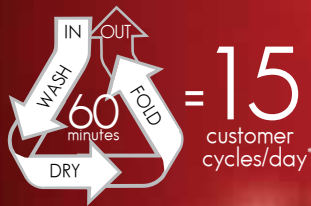

WHAT IS YOUR LAUNDRY'S CAPACITY ON PEAK DAYS?

E-Series ExpressWash
soft-mount washers

vs.

hard-mount washers

With up to 381 G-force extract, ExpressWash soft-mount washers remove more water per load—slashing dry-time and getting customers in and out in 60 minutes or less. In a business that operates on peak period hours, fast customer turnover can significantly increase your store profits. Additionally, the timesaving convenience is a customer advantage that standard hard-mount stores just can't match.